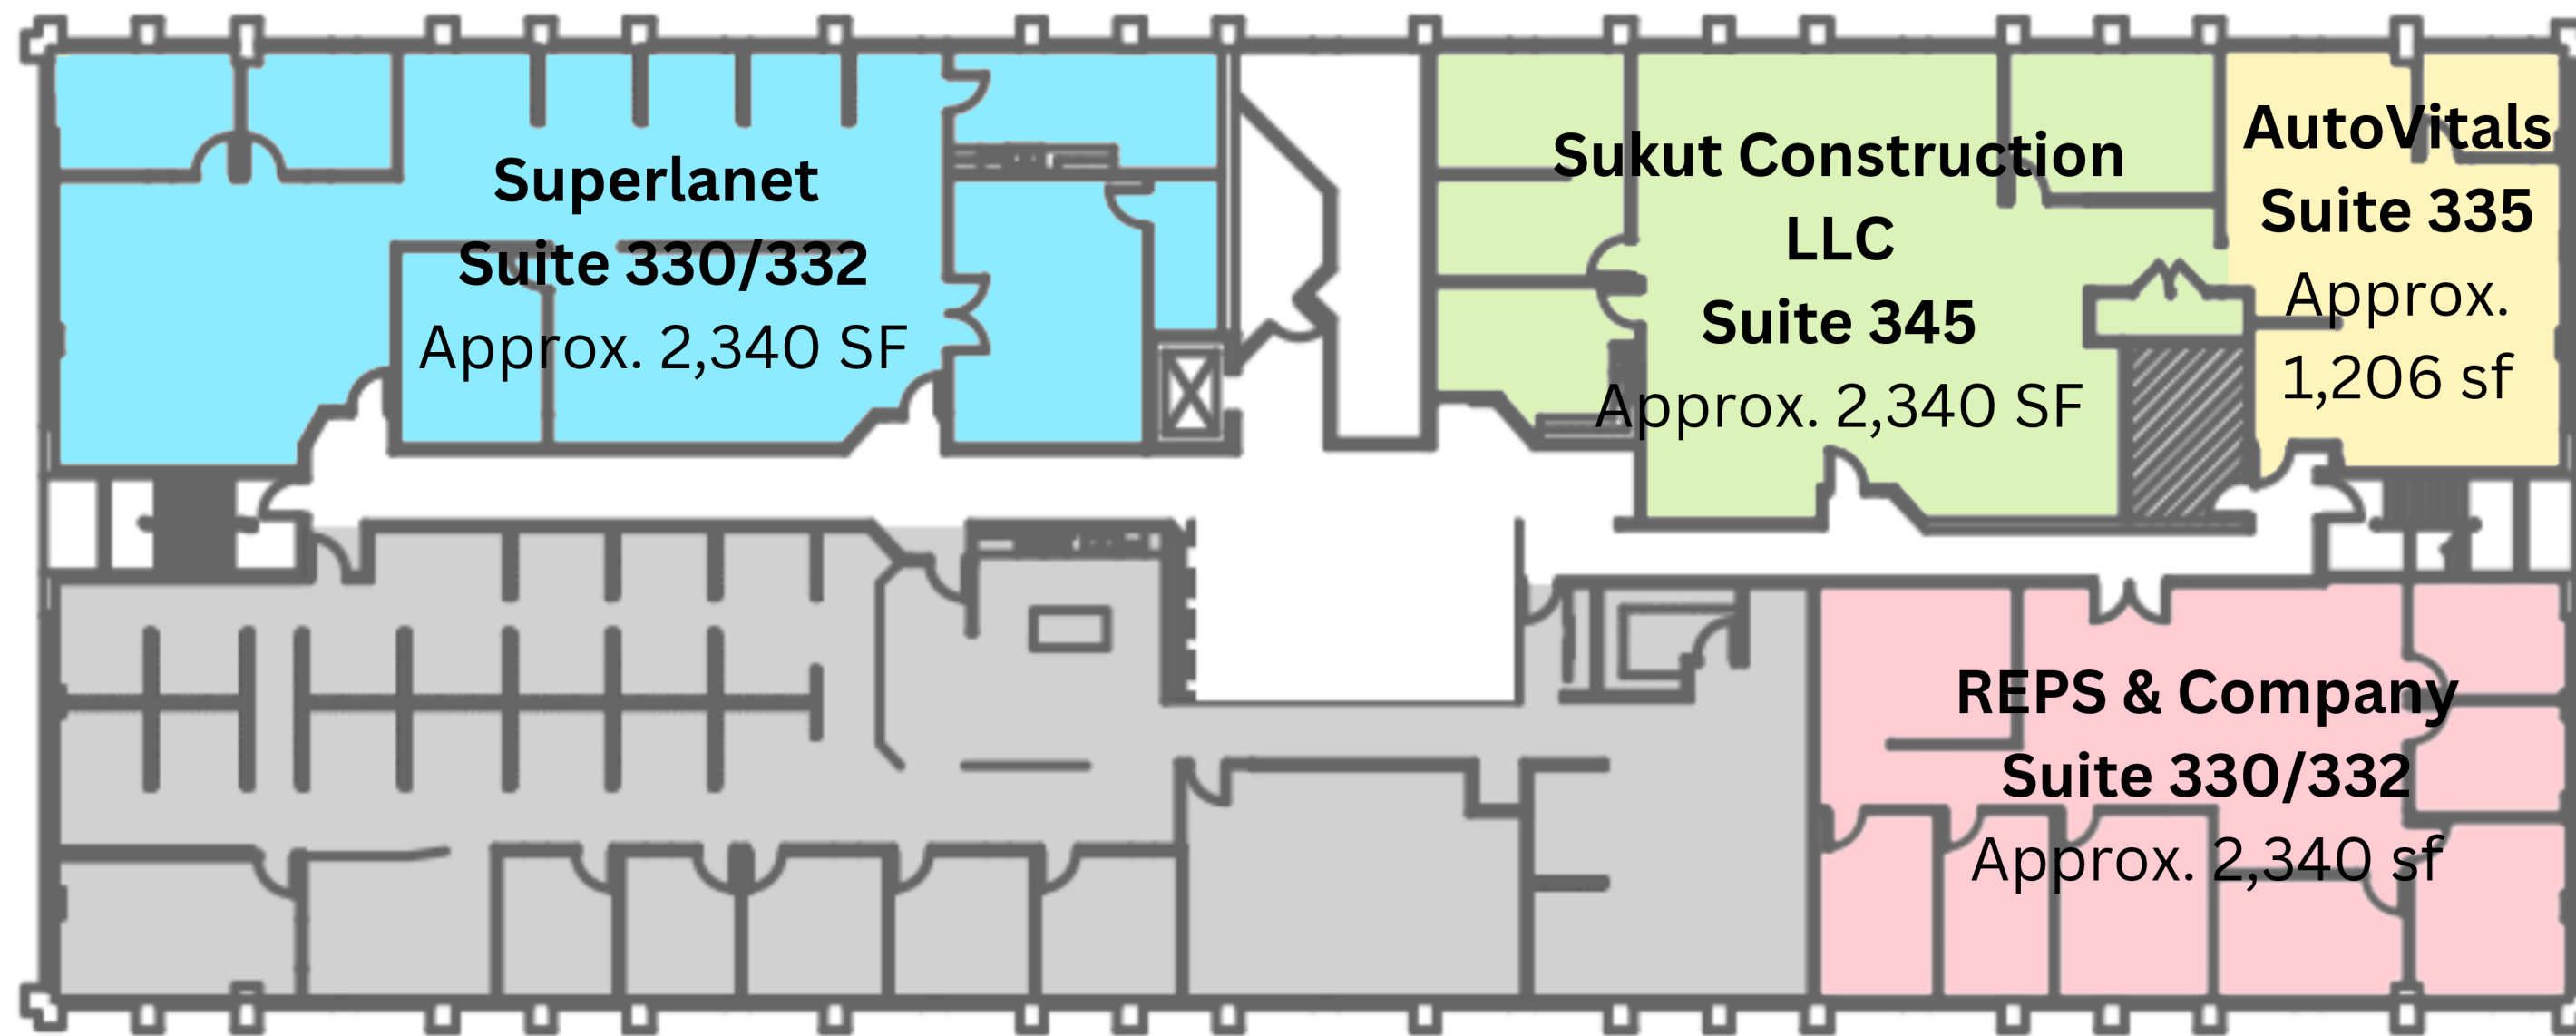

4141 Jutland Drive
Suite 300

Approximate size: 5,585 SF

3rd Floor Layout

McKeeCommercialRealEstate.com
619.642.2711

4141 Jutland Drive
Third Floor

McKeeCommercialRealEstate.com
619.642.2711